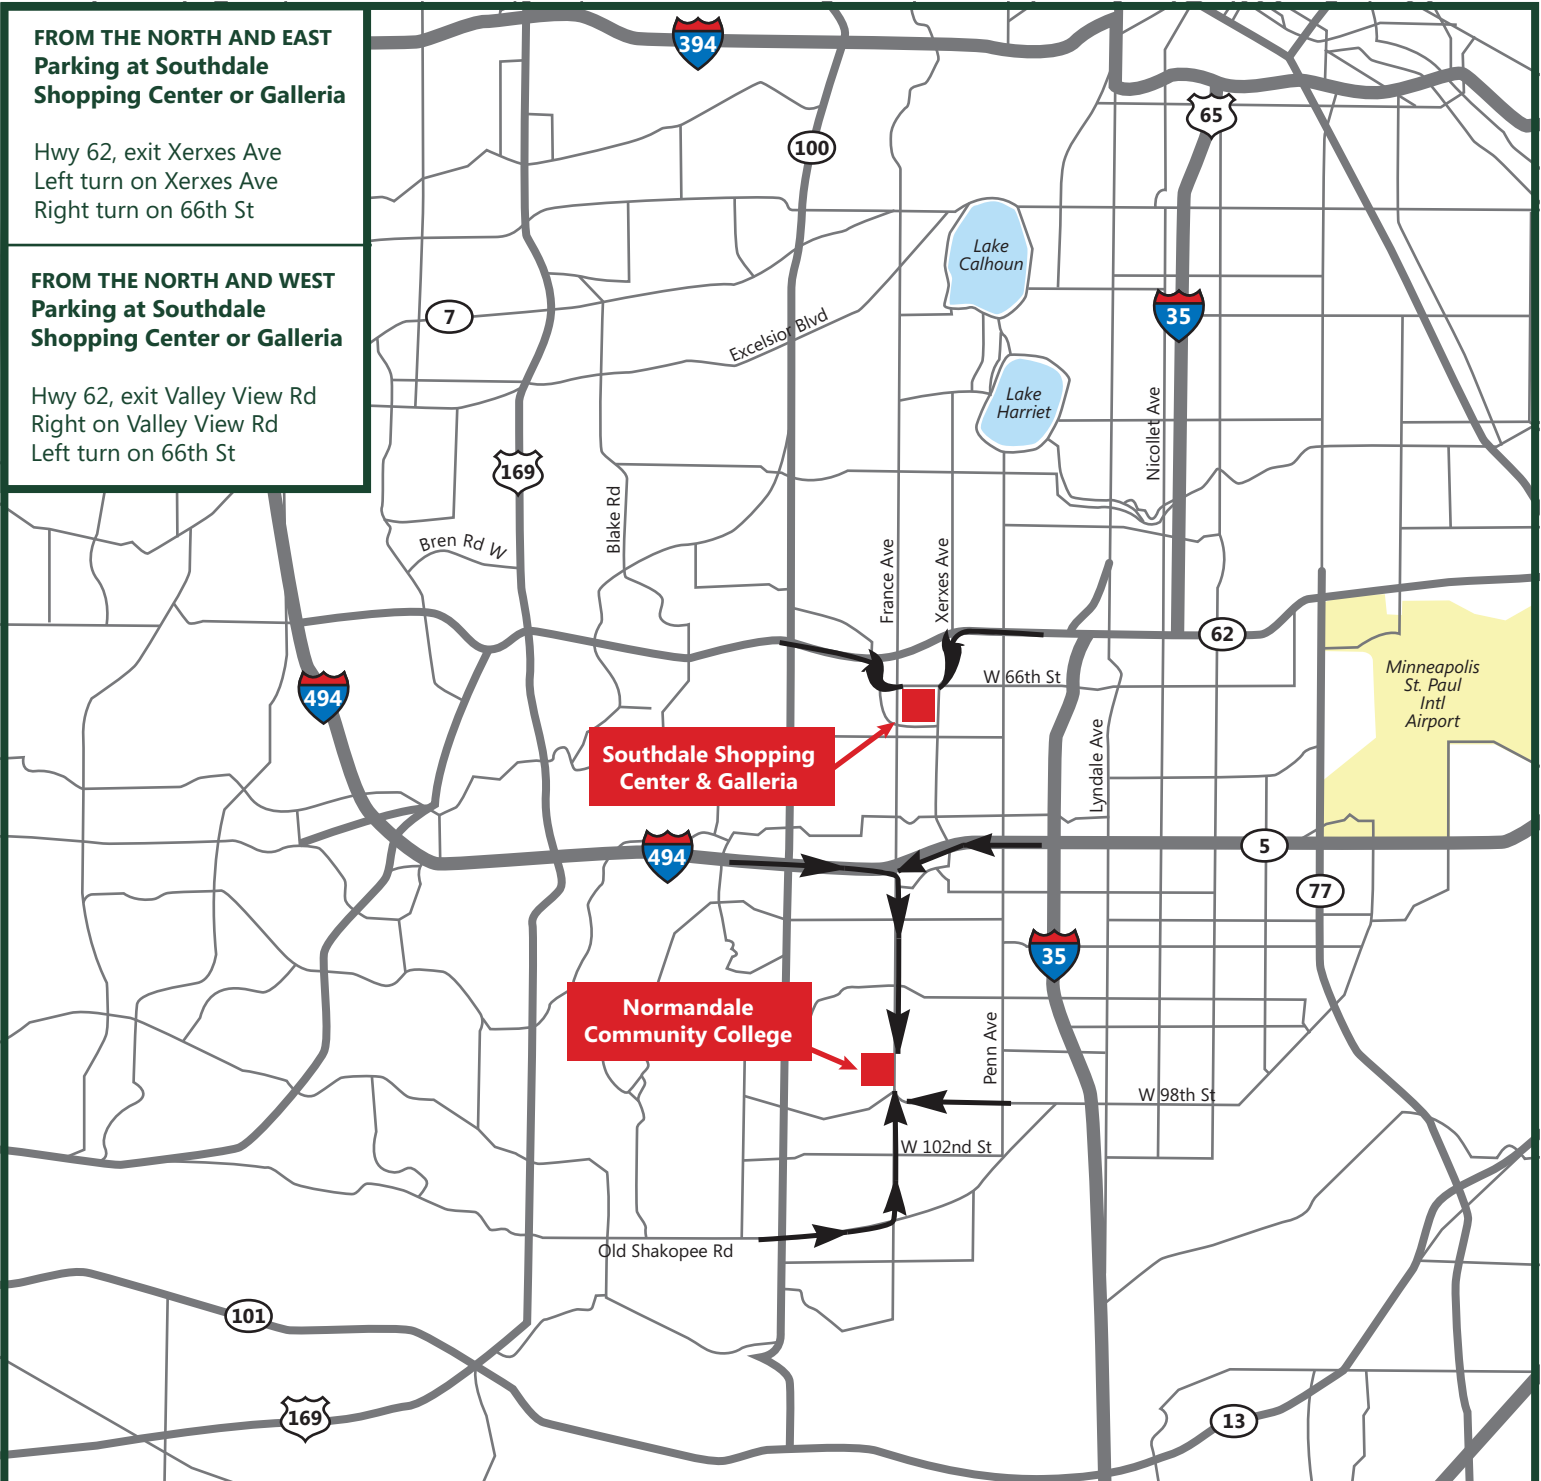

Public Parking - June 27

Interlachen Country Club 2008 U.S. Women's Open June 23-29, 2008

**FROM THE NORTH AND EAST
Parking at Southdale
Shopping Center or Galleria**

Hwy 62, exit Xerxes Ave
Left turn on Xerxes Ave
Right turn on 66th St

**FROM THE NORTH AND WEST
Parking at Southdale
Shopping Center or Galleria**

Hwy 62, exit Valley View Rd
Right on Valley View Rd
Left turn on 66th St

**Southdale Shopping
Center & Galleria**

**Normandale
Community College**

FOLLOW THE U.S. WOMEN'S OPEN SIGNS TO THE FREE PARKING LOTS AND FREE SHUTTLES

Friday, June 27

**FROM THE SOUTH AND WEST
Parking at Normandale
Community College**

I-494, Exit France Ave
Right on France Ave
Right on 98th St into college lot

I-35W North
Exit 98th St
Left on 98th St
Stay on 98th St to college lot

**FROM THE SOUTH AND EAST
Parking at Normandale
Community College**

I-494, Exit France Ave
Left on France Ave
Right on 98th St into college lot