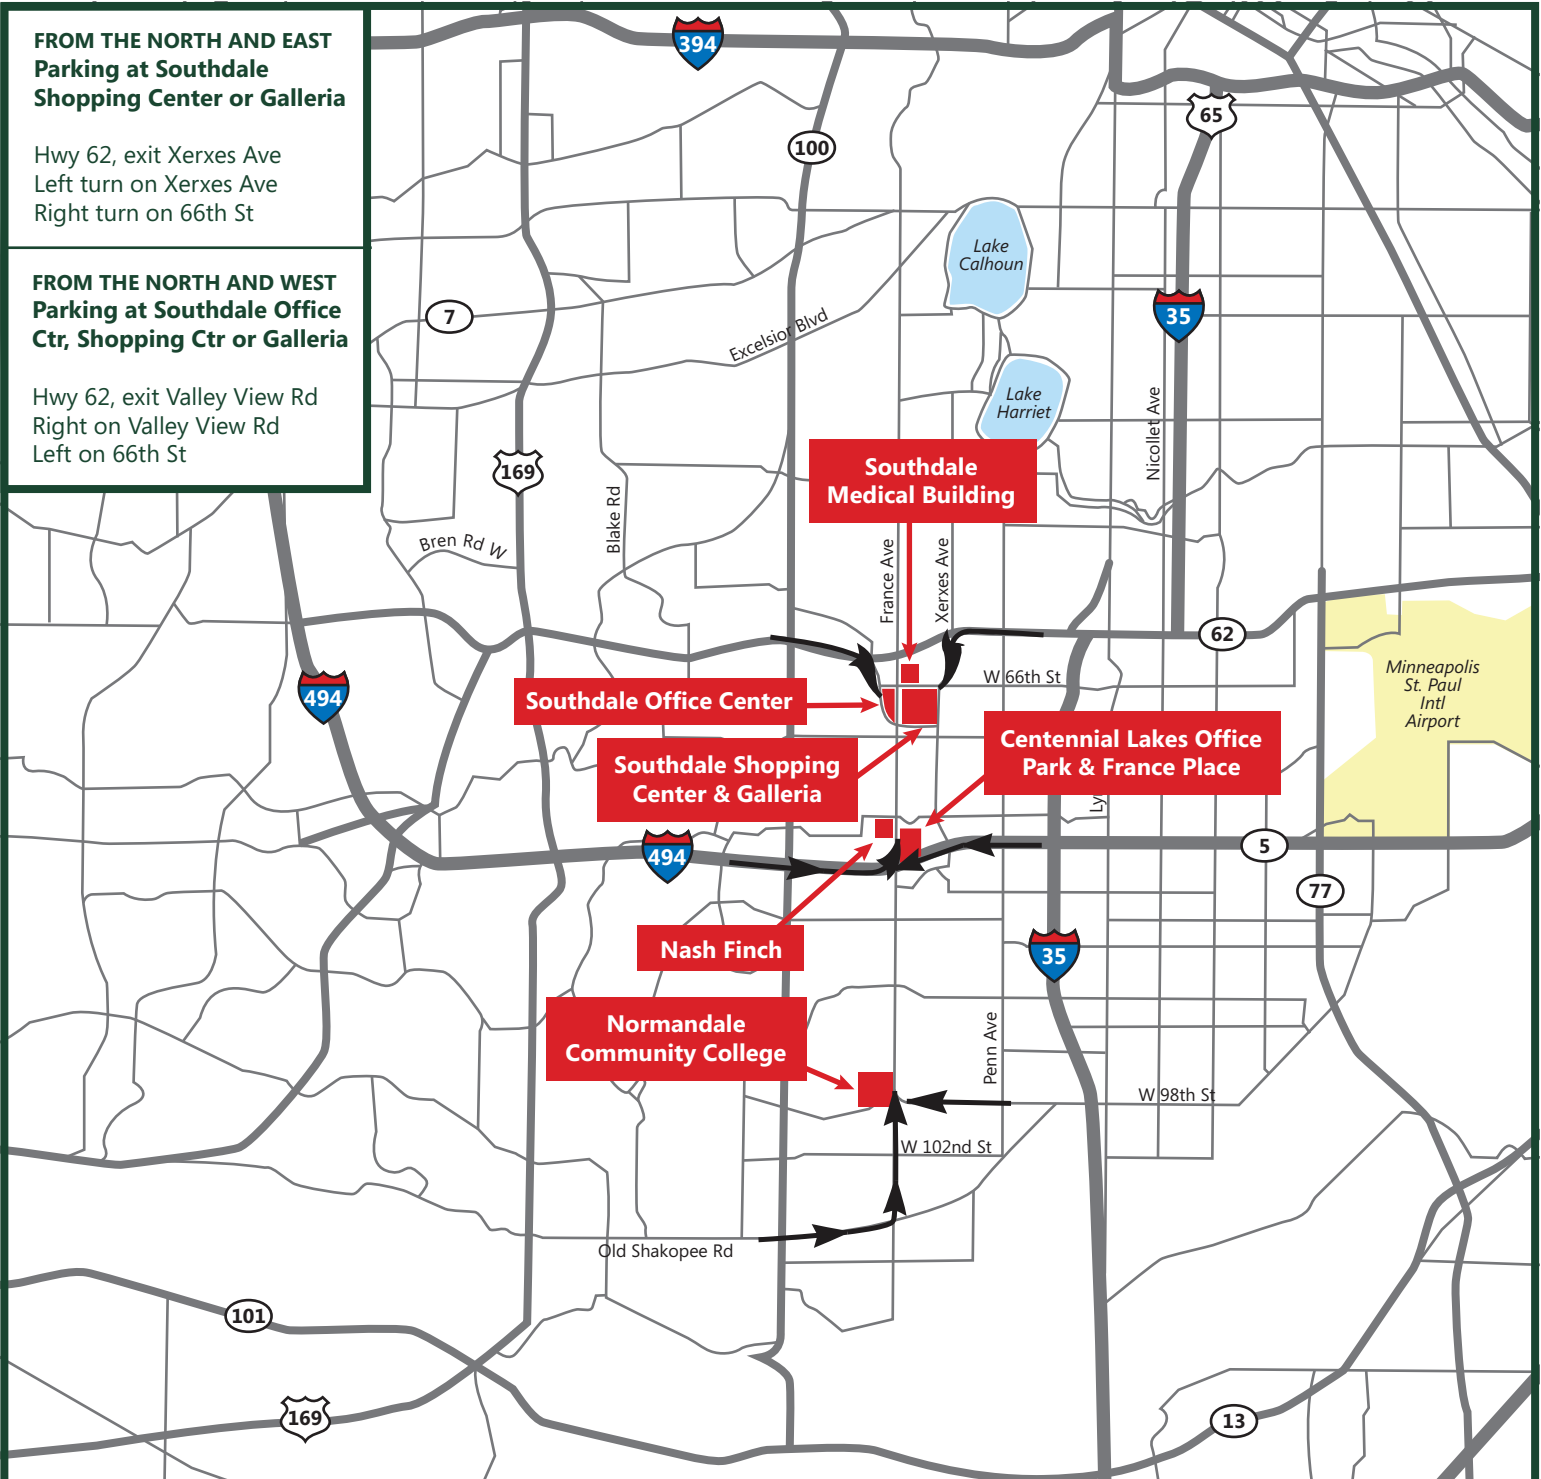

Public Parking - June 28-29

Interlachen Country Club 2008 U.S. Women's Open June 23-29, 2008

**FROM THE NORTH AND EAST
Parking at Southdale
Shopping Center or Galleria**

Hwy 62, exit Xerxes Ave
Left turn on Xerxes Ave
Right turn on 66th St

**FROM THE NORTH AND WEST
Parking at Southdale Office
Ctr, Shopping Ctr or Galleria**

Hwy 62, exit Valley View Rd
Right on Valley View Rd
Left on 66th St

**FOLLOW THE U.S. WOMEN'S OPEN SIGNS TO THE FREE PARKING LOTS AND FREE SHUTTLES
Saturday-Sunday, June 28-29**

**FROM THE SOUTH AND WEST
Parking at Centennial Lakes
Office Park or France Place**
I-494, Exit France Ave
Left on France Ave
Right on Minnesota Drive
Or follow signs in area

**FROM THE SOUTHEAST
Parking at Normandale
Community College**
I-35W North
Exit 98th St
Left on 98th St
Stay on 98th St to college lot

**FROM THE SOUTHWEST
Parking at Normandale
Community College**
Hwy 169 North
Exit Old Shakopee Rd, turn right
Left on France Ave
Left on 98th St into college lot

**FROM THE SOUTH AND EAST
Parking at Centennial Lakes
Office Park or France Place**
I-494, Exit France Ave
Right on France Ave
Right on Minnesota Drive
Or follow signs in area